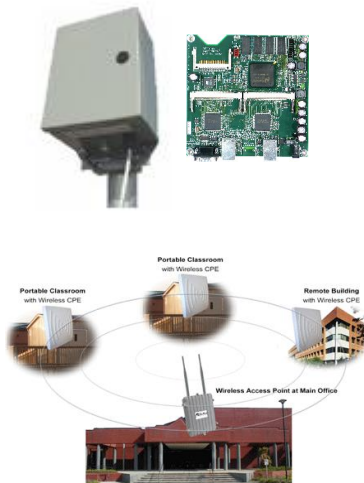

SmartCity® Wireless

- High Quality
- Performance
- All-In-One Device
- NMS Software

SmartCity® Alliances

- HellasSat
- IBM/Cisco
- HP
- Antcor
- Local Partners

Fundamental Servers

- Distributed Operation
- Operation Domains
- > 5000 Users
- 24x7 Operation
- No Back Office
- Unique Payment Method

iCard – Payment Method

- International Operation
- Customizable
- Any Currency
- Any Price

SmartCity® Applications

- Internet Access
- PIA-PayKiosk
- PIA-InfoView
- PIA-NetSpooler
- PIA-HotSpotVPN
- Remote Control
- Pocket ERP
- OpenHire
- MissionMode
- Security Monitoring
- Document Management
- OpinionWare
- Business Webcam
- Enterprise Chat & IM
- Custom Browser
- Surf Control
- Cisco IP Telephony

Introduction

Today's communication challenge is broadband. Everybody wants it, every system claims providing it, but reaching users with secure, reliable, cost-effective broadband service has been the greatest challenge. The process of designing, installing, integrating, maintaining and expanding complex broadband networks has been always time consuming.

DTLink Inc., SmartCity® wireless broadband products combine carrier-grade toughness with exceptional performance, security, ease-of use and cost effectiveness. It significantly reduces the time design and deploy new commercial and enterprise broadband networks.

SmartCity® 2.4GHz Wireless Products

The SmartCity® wireless platform offers the lowest total cost of ownership in the industry and can deliver proof of business case with ROIs in just several months because of the use of an unique product built around the most powerful wireless router card.

Easily configurable with one or two radio cards (Atheros or Prism) and one or two LAN cards and a built-in patch antenna, the SmartCity® product can be either a powerful Access Point, Bridge or CPE device for any type of customer.

SmartCity® Advantages

- All-In-One Device
- Cost Effective Solution
- High-Speed Wireless Links
- IP-NAT, Routing, DHCP
- Security, Firewall
- Fast & Easy Installation and Deployment
- Graphical Configuration Interface (SmartCity® NMS)
- Complete Integration With The SmartCity® system

SmartCity® network without any changes to the users' configuration. Municipality employees are now free to print to any printer at any municipality's building covered by SmartCity® lowering maintenance, faxing and printing costs.

SmartCity® Router OS Features

- Router
- Bandwidth Manager
- Firewall
- Wireless AP/Router
- Multiple SSID Support
- QoS Support
- Packet Scheduling
- Policy Based Routing
- Integration With SmartCity® system
- DHCP Server/Client
- Run-time Configuration & Monitoring

Editor Site: www.arrowlink.com